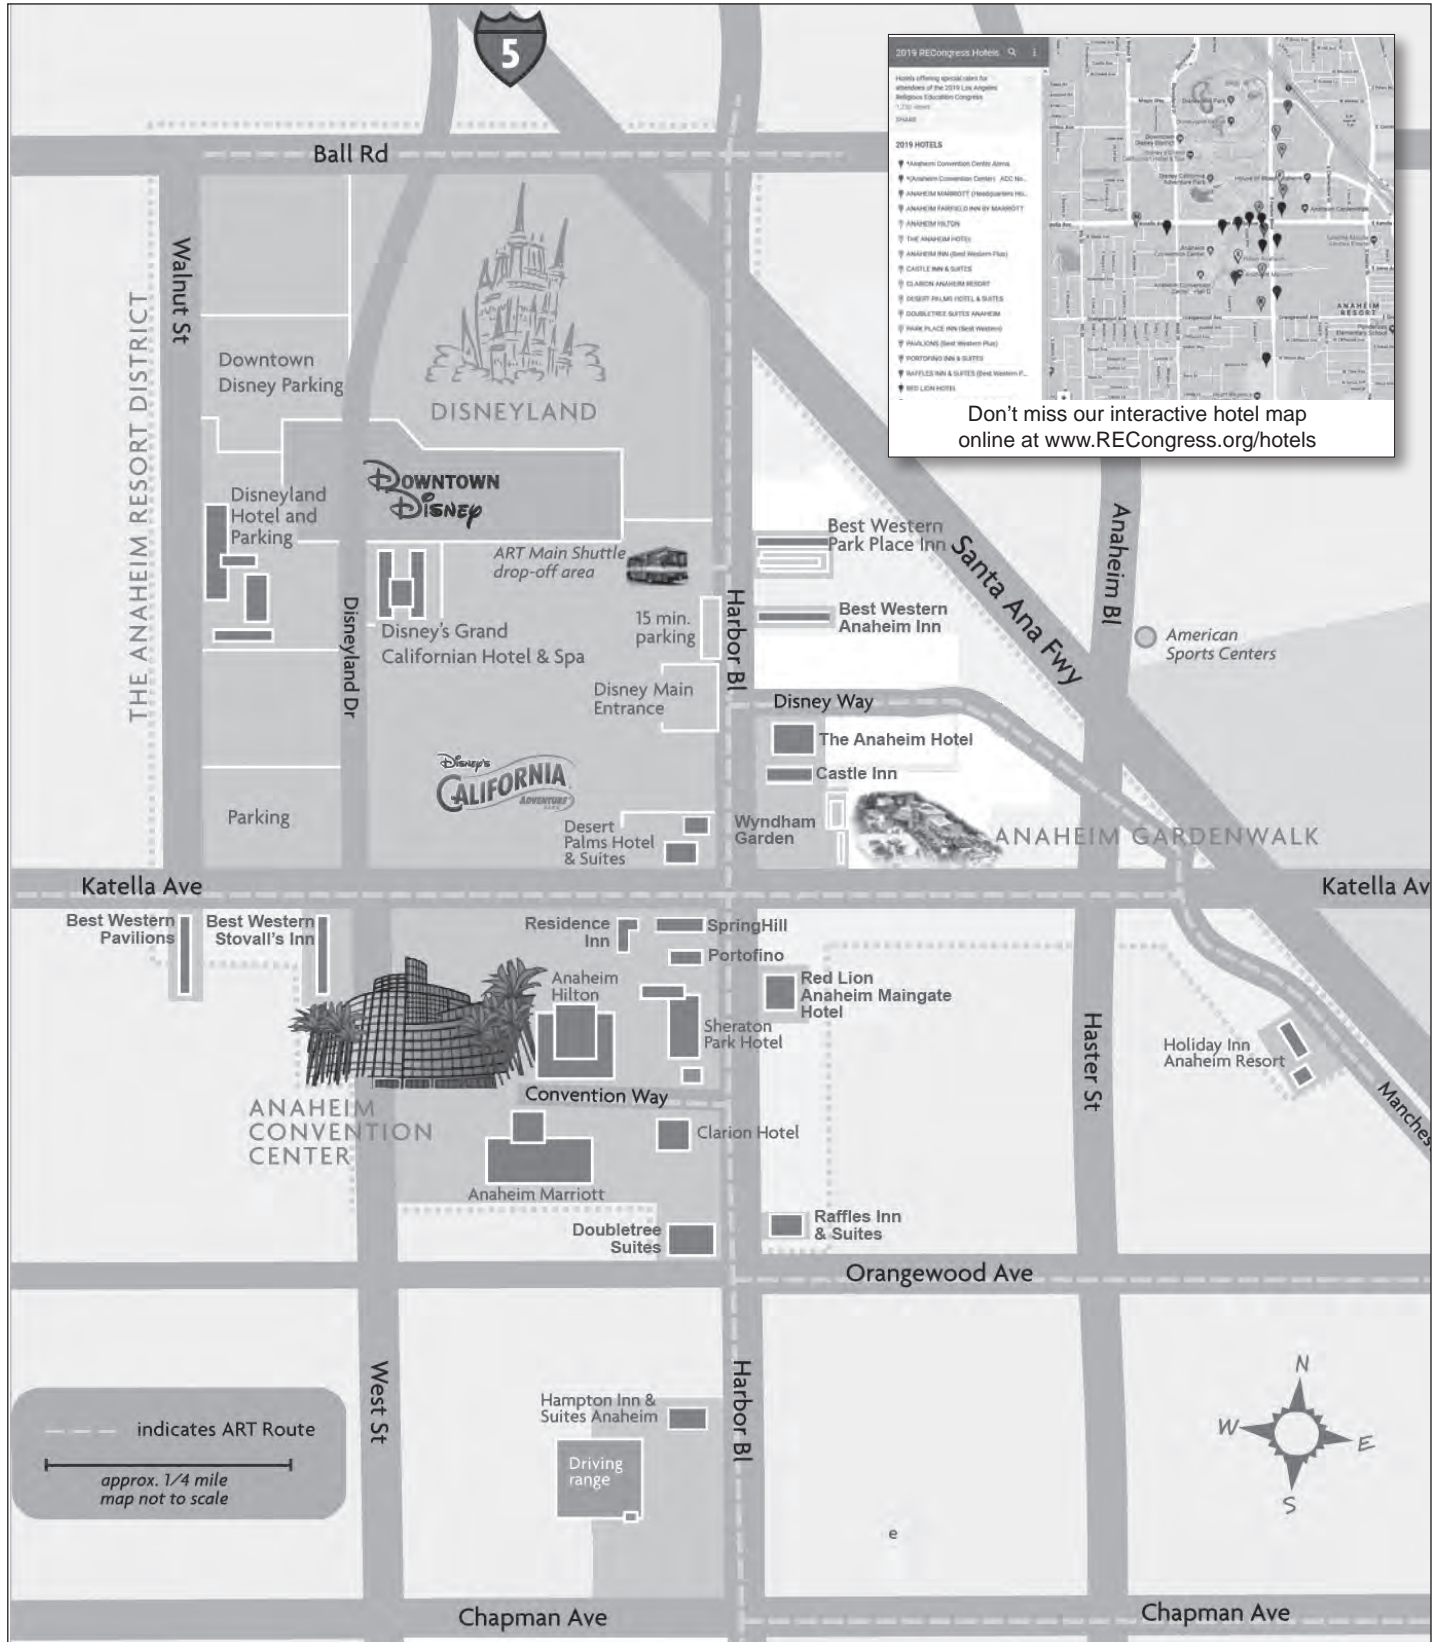

ANAHEIM AREA MAP

ANAHEIM CONVENTION CENTER AREA HOTEL MAP

Tip: With you in mind, the Religious Education RECongress has contracted with certain hotels in the Convention Center area with a variety of pricing and room types that should meet everyone's needs. Please pay special attention to the amenities offered – some properties offer free breakfast options and several hotels offer suites that can house up to six people – that can add even greater value to your stay. We look forward to your presence with us at the 2019 Religious Education Congress.